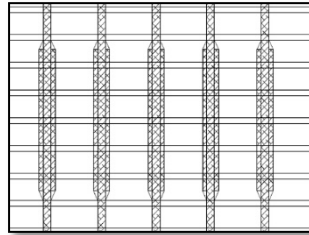

### Mesh

One warp wire rope

Two warp wire ropes

Three warp wire ropes

Four warp wire ropes

### Edge

Welded into groups of 2

Welded into groups of 3

### Joining

Pin-Joint

Endless Seam Staple

Fastener Clipper

| Basic information |                    |            |
|-------------------|--------------------|------------|
| Material          | Overall Width (mm) | Length (m) |
|                   |                    |            |

| Detailed information   |  |   |                     |
|--|--|---|---------------------|
| Warp Cable Diameter (mm)   | Weft Wire Diameter (mm)  | Weft Wire Gap (mm)  | Warp Cable Gap (mm) |
|  |  |   |                     |
| Mesh   | Edge   | Joining   |                     |
| <input type="checkbox"/> One warp wire rope<br><input type="checkbox"/> Two warp wire ropes<br><input type="checkbox"/> Three warp wire ropes<br><input type="checkbox"/> Four warp wire ropes | <input type="checkbox"/> Welded into groups of 2<br><input type="checkbox"/> Welded into groups of 3<br>Other: | <input type="checkbox"/> Pin-Joint<br><input type="checkbox"/> Endless Seam Staple<br><input type="checkbox"/> Fastener Clipper<br>Other: |                     |