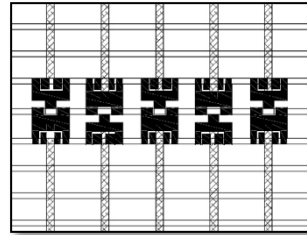

### Mesh

One warp wire rope

Two warp wire ropes

Three warp wire ropes

Four warp wire ropes

### Edge

Welded into groups of 2

Welded into groups of 3

### Joining

Pin-Joint

Endless Seam Staple

Fastener Clipper

| Basic information |                    |            |
|-------------------|--------------------|------------|
| Material          | Overall Width (mm) | Length (m) |
|                   |                    |            |